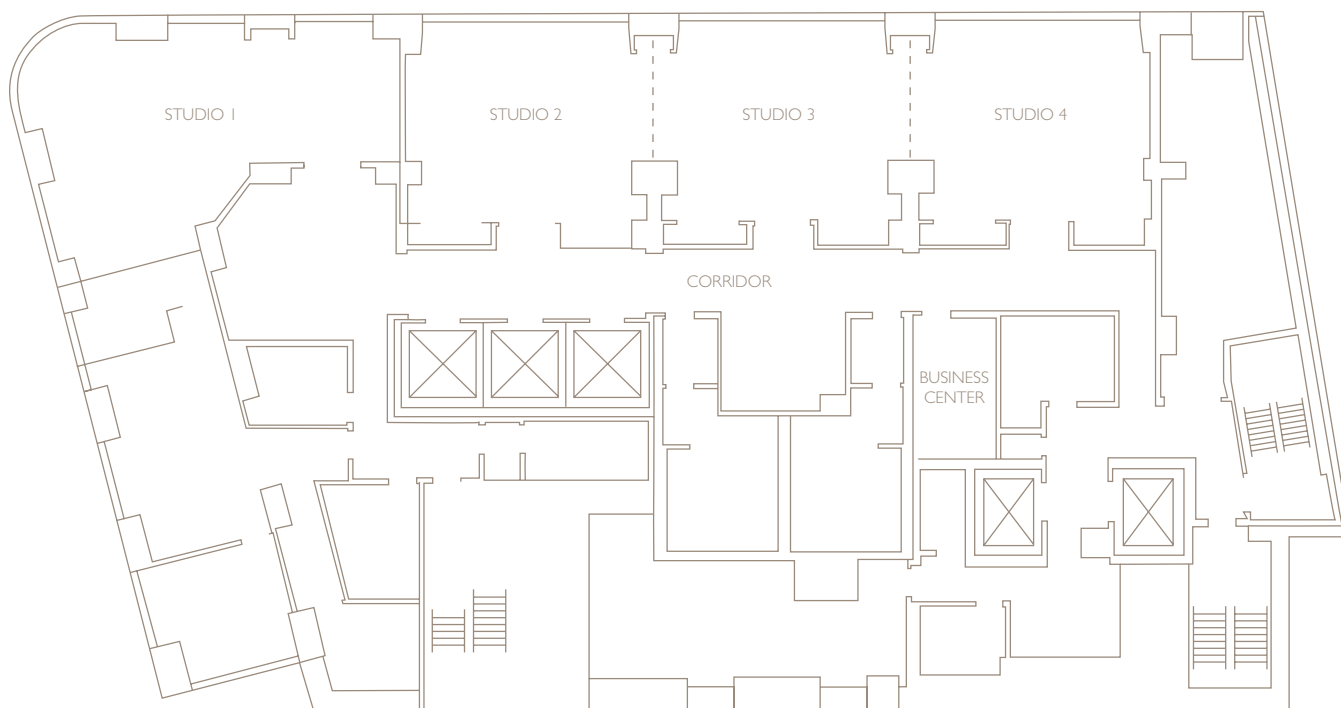

217 Guestrooms, including 16 Fantastic Suites, one WOW Suite and two Extreme WOW Suites

W New York Downtown
123 Washington Street, New York, New York 10006
T 646 826 8600 F 646 826 8605

AN EXCLUSIVE WHATEVER/WHENEVER[®] EXPERIENCE

STARWOOD PREFERRED GUEST | 877/WHOTELS | EXPLORE WHOTELS.COM | BEST RATES. GUARANTEED.

NEW YORK

DOWNTOWN

ROOM	SQUARE FEET	DIMENSIONS	CEILING HEIGHT	THEATER	CLASSROOM STYLE	CONFERENCE STYLE	U-SHAPE	RECEPTION	BANQUET
STUDIO 1	494	13' x 38'	12'	44	22	18	14	54	40
STUDIO 1 + ALCOVE	613	13' x 38' 7' x 17'	12'	—	—	—	—	68	60
STUDIO 2	440	22' x 20'	12'	40	20	14	12	48	40
STUDIO 3	440	22' x 20'	12'	40	20	14	12	48	40
STUDIO 4	440	22' x 20'	12'	40	20	14	12	48	40
STUDIO 2 + 3	880	44' x 20'	12'	80	40	28	24	96	80
STUDIO 3 + 4	880	44' x 20'	12'	80	40	28	24	96	80
STUDIO 2 + 3 + 4	1,320	66' x 20'	12'	120	60	—	—	144	120